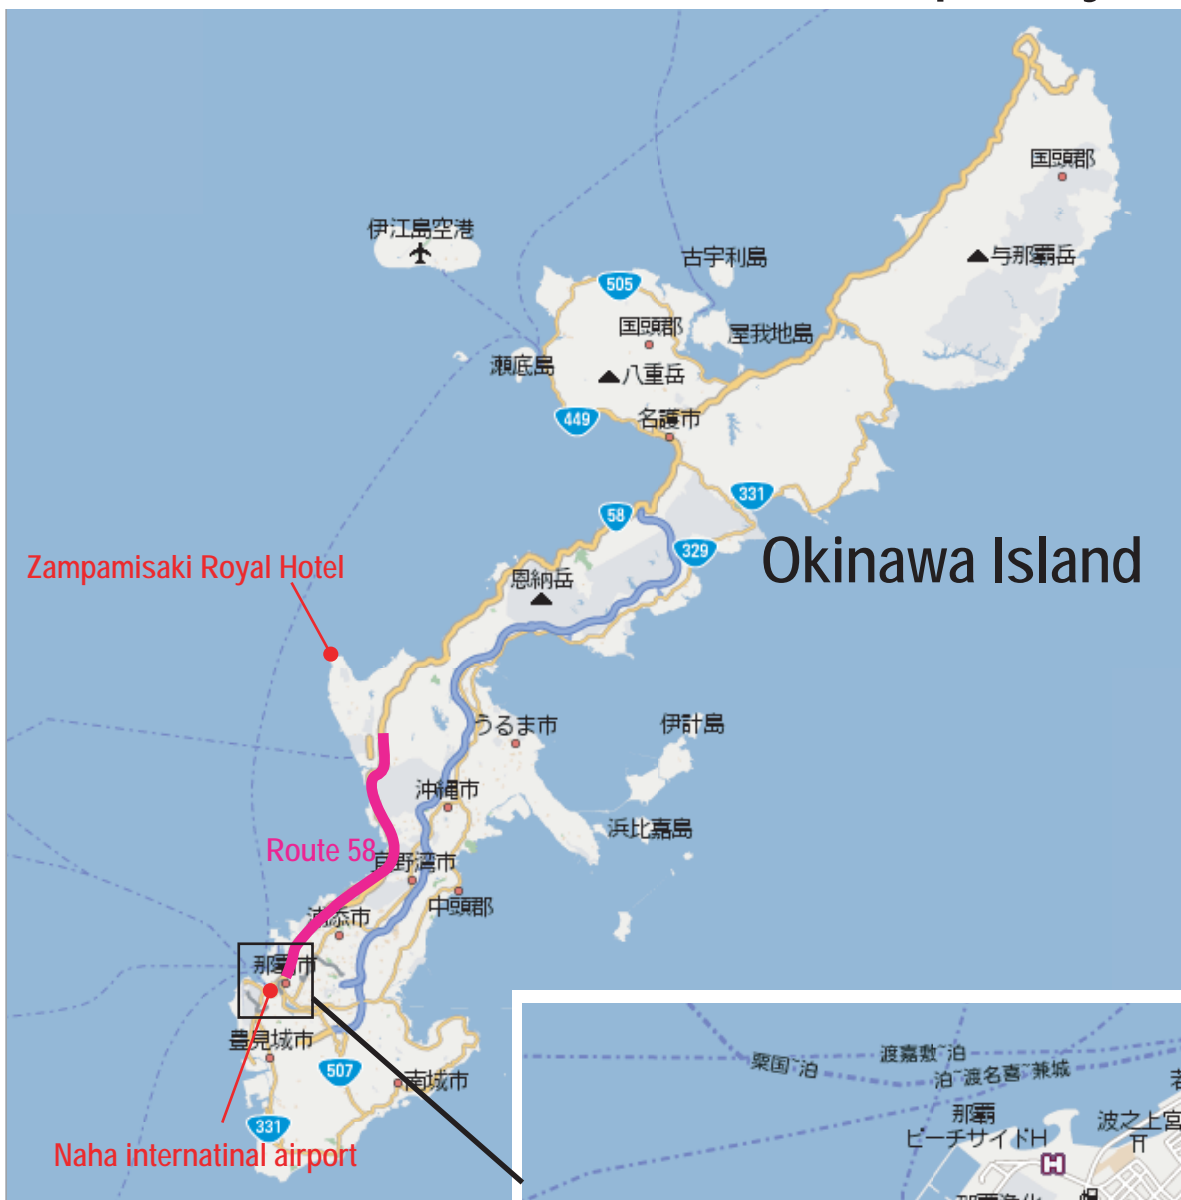

Directions to Okinawa Zampamisaki Royal Hotel (MR2008)

It takes about 70 minutes from Naha airport by car.

Detail view near Naha airport

Take Route 332 (or 331) from the airport .
Merge onto Route 58 North.